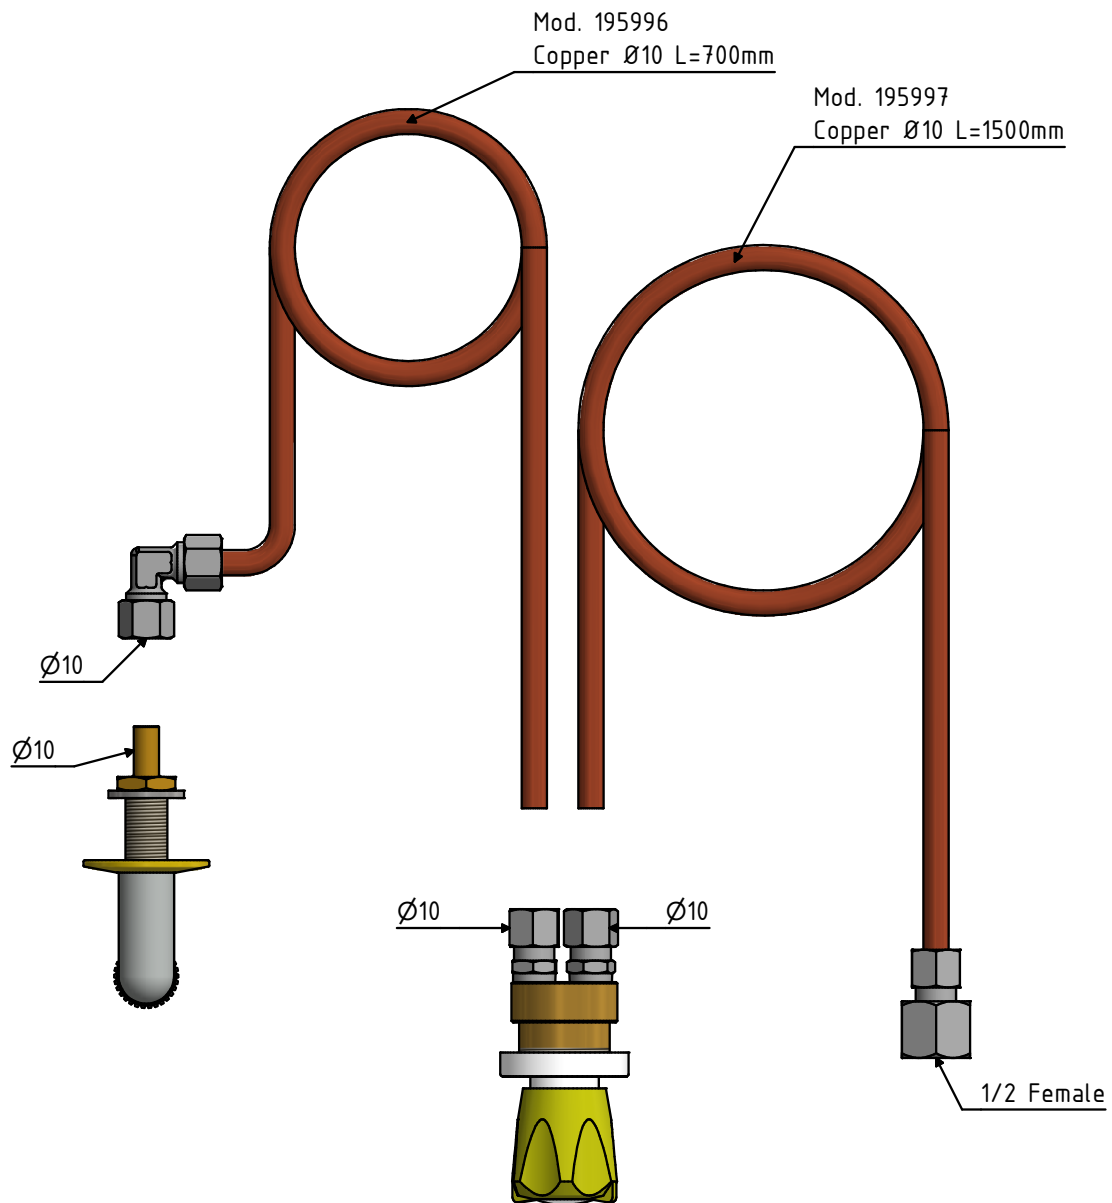

Grifería de Laboratorio
Laboratory Taps

C/ Compositor Narváez 10
08191 Rubí (Barcelona)
España
(+34) 935 860 780
info@carlosarboles.com
www.carlosarboles.com

REV: A
FECHA / DATE: 13/04/2023
APROBADO / APPROVED: Jaume Muñoz
DIBUJADO / DRAWN: MV
FECHA / DATE: 30/03/2023

DIMENSIONES EN MILÍMETROS
PUEDEN VARIAR ±2mm
DIMENSIONS IN MILLIMETERS
MAY VARY BY ±2mm

TAMAÑO / SIZE ESCALA / SCALE
DIN A4

REF. 009911066 Front control valve and outlet for gas with compression fittings and copper tubes
1/2" BSPP Female connection

Este plano es propiedad de Carlos Arboles S.A. estando prohibida su reproducción y entrega a terceros sin previa autorización de Carlos Arboles S.A.
This drawing is owned by Carlos Arboles S.A. prohibited its reproduction and delivery to third parties without prior permission of Carlos Arboles S.A.