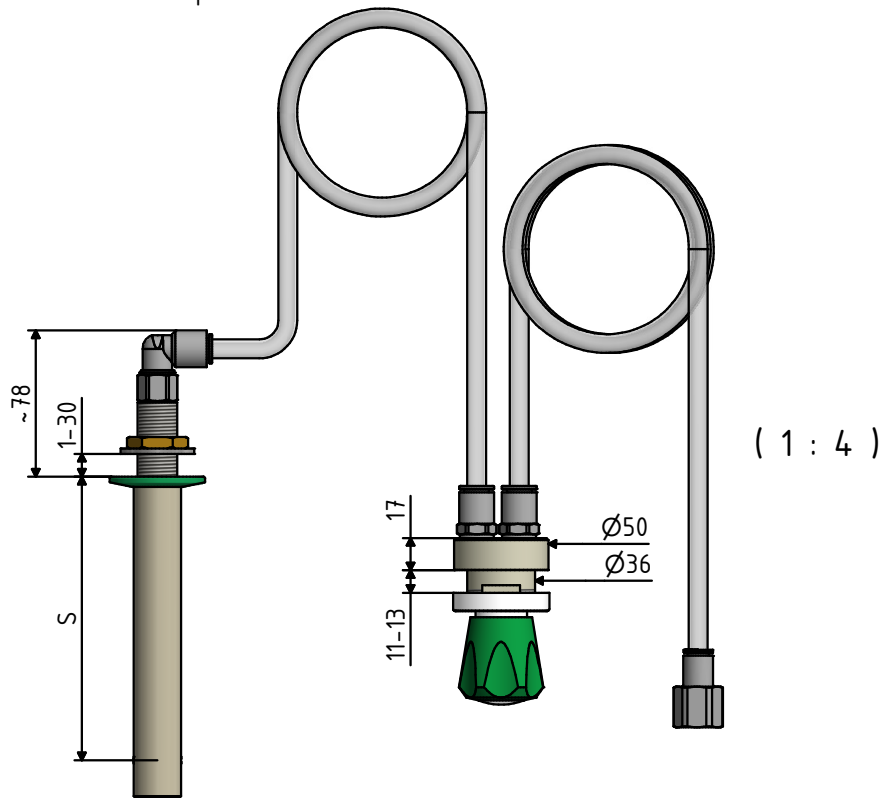

Ø10 x BSPT 1/4 Male Thread

PTFE Tape or Sealant

195998
HDPE Ø10 L=700mm

Ø10x BSPT 1/4" Male thread

195999
HDPE Ø10
L=1500mm

Mod. 726 ESP
Outlet Special Waters

Mod. 1719 ESP
Front Control Valve
Special Waters

Ø10 x 1/2" Female thread

Flat Rubber gasket supplied

| Fluid | Valve | Flexible Outlet | Flexible Inlet | Outlet |
|-----------------------|----------------------|--|--|---|
| Special Waters WDI | 1719 ESP (Wall 12mm) | 195998 HDPE tube Ø10 x 700mm 90° BSPT 1/4 Male Thread | 195999 HDPE tube Ø10 x 1500mm Female Thread 1/2 | 726 ESP-S90 (WDI) 726 ESP-S150 (WDI) |

DIMENSIONES EN MILÍMETROS
PUEDEN VARIAR ±2mm

DIMENSIONS IN MILLIMETERS
MAY VARY BY ±2mm

TAMAÑO / SIZE ESCALA / SCALE
DIN A4 1:3

REF.
009911059

Front control valve and outlet for special waters with push-in fittings and PE tubes