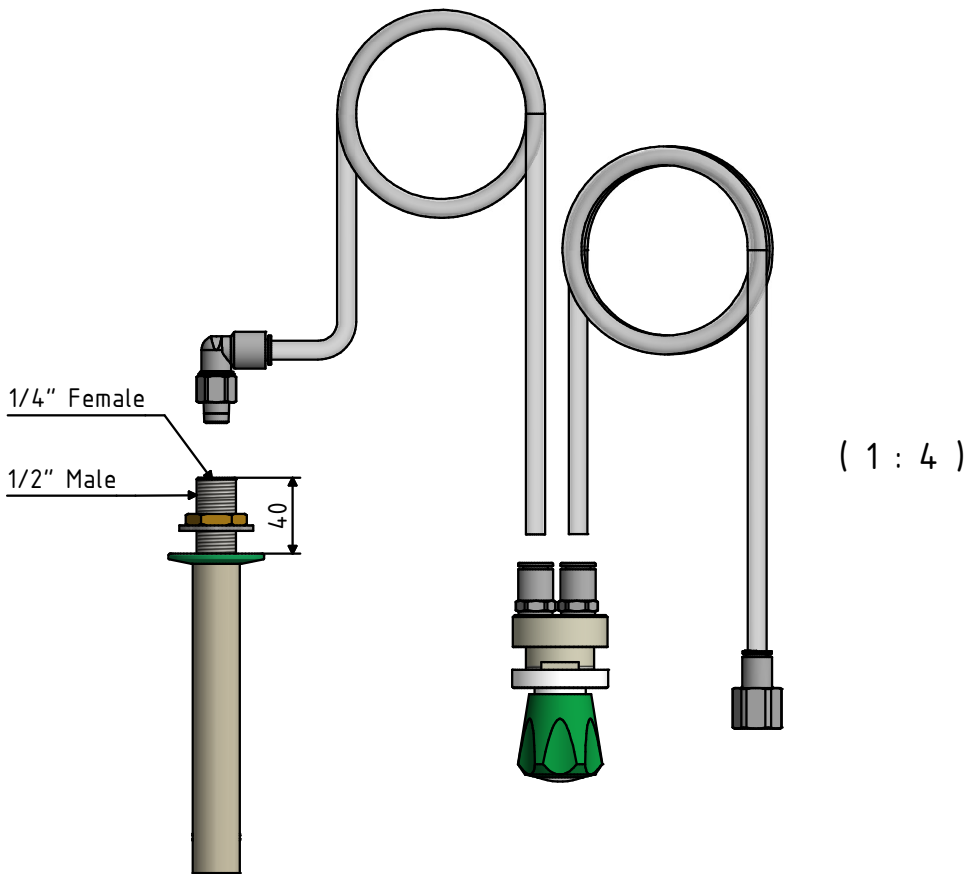

CARLOS ARBOLES

Grifería de Laboratorio
Laboratory Taps

C/ Compositor Narváez 10
08191 Rubí (Barcelona)
España
(+34) 935 860 780
info@carlosarboles.com
www.carlosarboles.com

REV: C
FECHA / DATE: 14/04/2023
APROBADO / APPROVED: Jaume Muñoz
DIBUJADO / DRAWN: MV
FECHA / DATE: 13/01/2023

DIMENSIONES EN MILÍMETROS
PUEDEN VARIAR ±2mm

DIMENSIONS IN MILLIMETERS
MAY VARY BY ±2mm

TAMAÑO / SIZE ESCALA / SCALE
DIN A4 1:3

REF.
009911059

Front control valve and outlet for special waters with push-in fittings and PE tubes

Este plano es propiedad de Carlos Arboles S.A. estando prohibida su reproducción y entrega a terceros sin previa autorización de Carlos Arboles S.A.
This drawing is owned by Carlos Arboles S.A. prohibited its reproduction and delivery to third parties without prior permission of Carlos Arboles S.A.