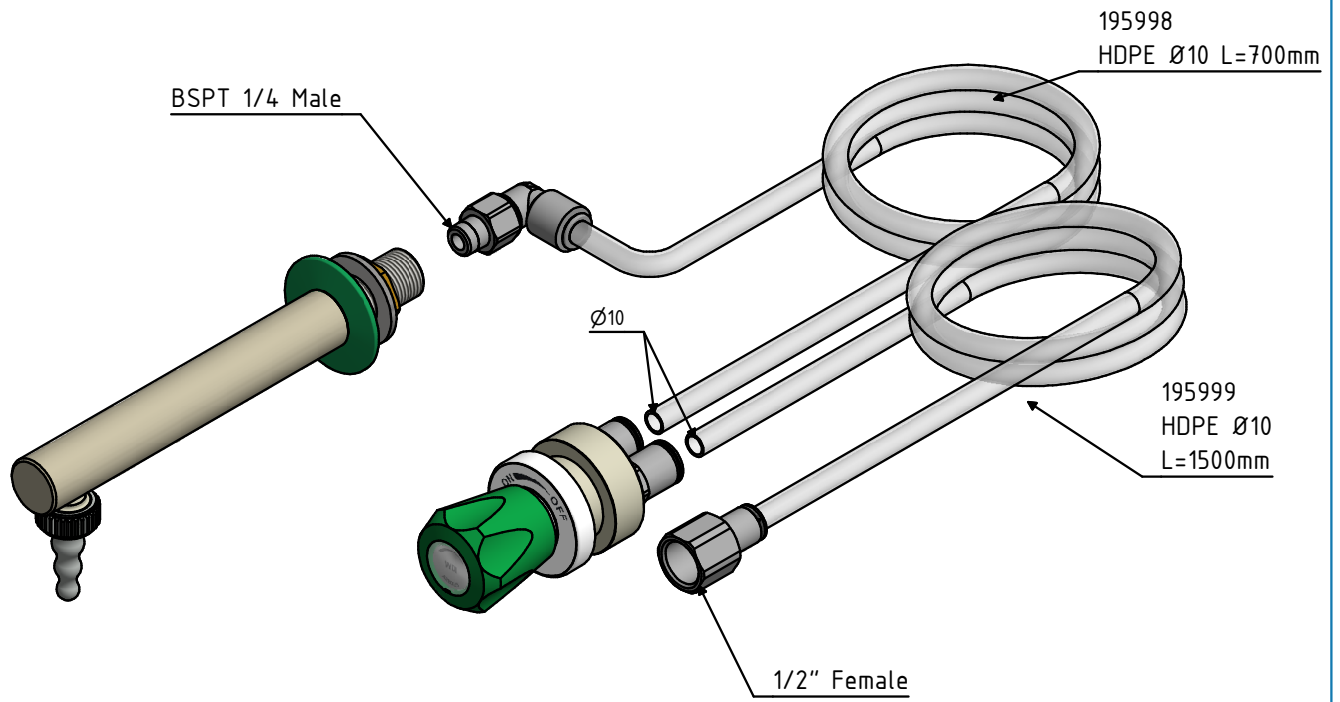

CARLOS ARBOLES

Grifería de Laboratorio
Laboratory Taps

C/ Compositor Narváez 10
08191 Rubí (Barcelona)
España
(+34) 935 860 780
info@carlosarboles.com
www.carlosarboles.com

REV: C
FECHA / DATE: 14/04/2023
APROBADO / APPROVED: Jaume Muñoz
DIBUJADO / DRAWN: MV
FECHA / DATE: 13/01/2023

DIMENSIONES EN MILÍMETROS
PUEDEN VARIAR ±2mm

DIMENSIONS IN MILLIMETERS
MAY VARY BY ±2mm

TAMAÑO / SIZE ESCALA / SCALE
DIN A4 1:3

REF.
009911059

Front control valve and outlet for special waters with push-in fittings and PE tubes

Este plano es propiedad de Carlos Arboles S.A. estando prohibida su reproducción y entrega a terceros sin previa autorización de Carlos Arboles S.A.
This drawing is owned by Carlos Arboles S.A. prohibited its reproduction and delivery to third parties without prior permission of Carlos Arboles S.A.